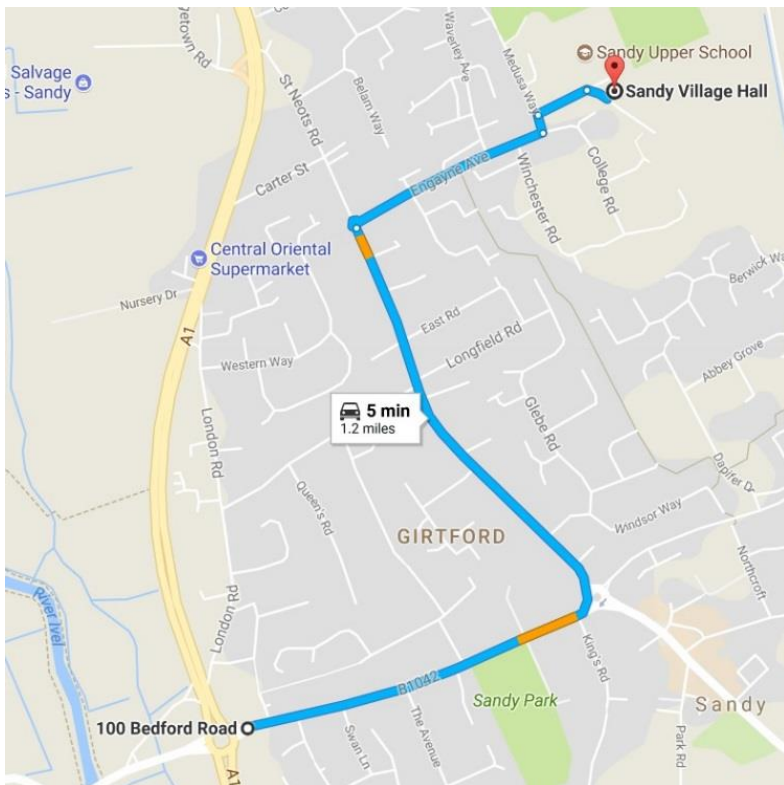

Open Evening for new members
7.30pm Thursday 12th October 2017
Sandy Village Hall, Medusa Way, Sandy SG19 1BN

Men! Find out if our style of singing appeals to you, without any obligation or cost. Many of us joined without any singing experience so we are familiar with concerns about taking part for the first time. Full support and training, including a free, six week Learn To Sing Course, following the Open Evening.

Being a friendly bunch, we have other group interests including golf, walking, classic cars and more besides. But singing is what we enjoy most. Come along and give it a try, let your emotions fly!

Directions: From the A1 roundabout: Bedford Road to town centre. Turn left at roundabout into St Neots Road. Turn right at mini roundabout into Engayne Avenue. Turn left into Medusa Way then turn right. Sandy Village Hall is off to the right.